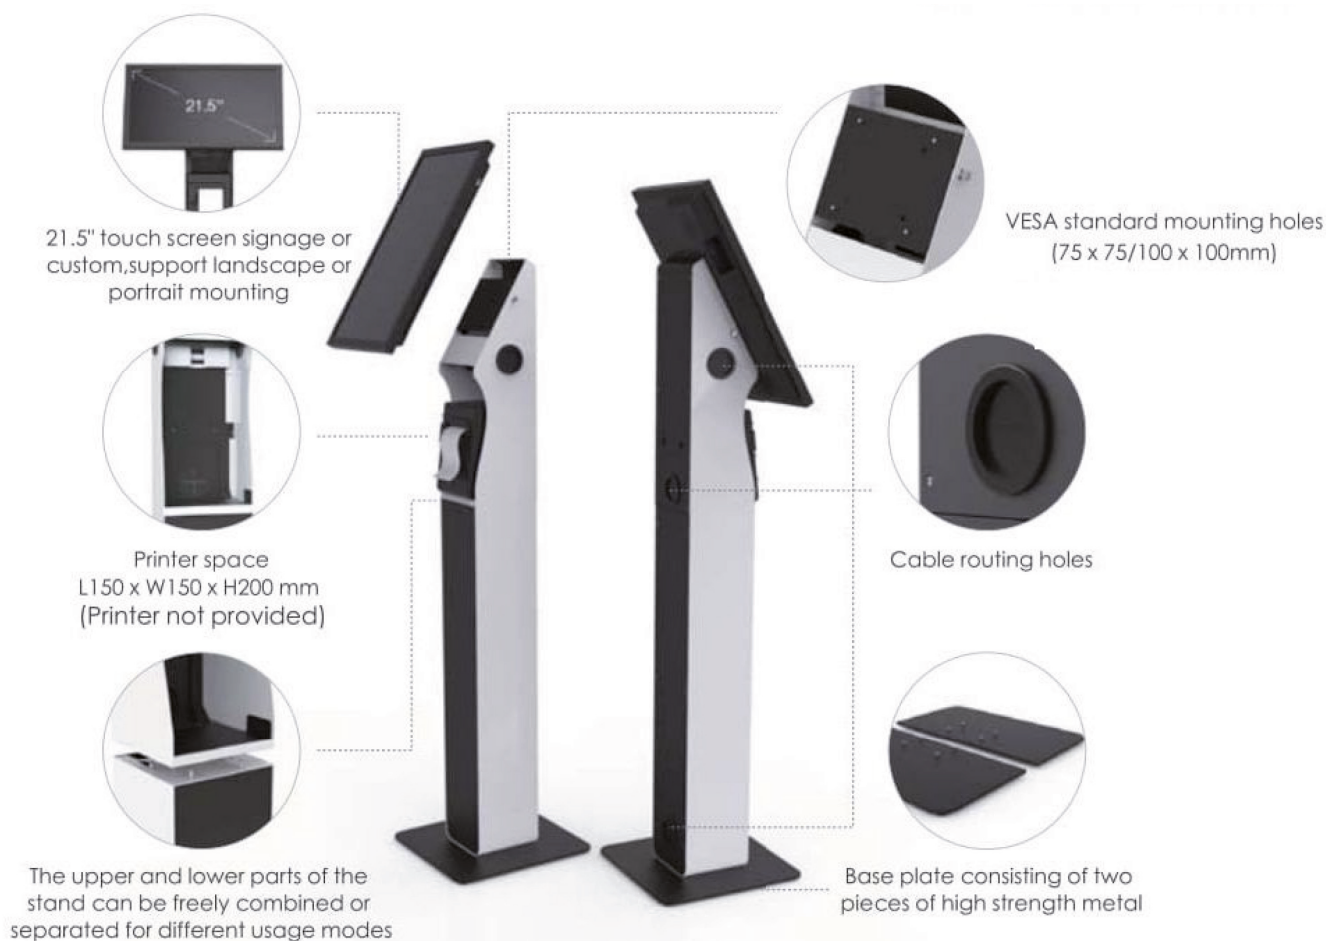

SELF-ORDERING KIOSK / Optional Payment Holder

KS20

- Multi-functional Order Kiosk
Queue Kiosk
Information Kiosk
- VESA Mounting
(75x75 / 100x100 mm)
compatible with different
sizes of monitors

Specifications

L340 x W360 x H1520 mm (For Kiosk)

L340 x W360 x H1365 mm (For Monitor Stand)

Net Weight

28kg (For Kiosk)

18.5kg (For Monitor Stand)

Mounting Options

Floor standing/Countertop

Monitor stand (without printer) is available

📺 LCD

Type : TFT-LCD
 Screen size : 21.5"
 Max Resolution : 1920x1080
 Aspect Ratio : 16:9
 Brightness : 300cd/m²
 Panel Life : 30000 hours
 Contrast Ratio : 3000:1
 Response time : 18ms
 Viewing angle : H178° V178°
 Display Colors : 16.7M
 Refresh Rate : 60Hz

👉 Touch screen

Type : Projective Capacitive Touch (10 points)
 Response time : 10ms

⚙️ Enclosure

Material : SPCC
 Surface : Powder coating

🔌 Power

Voltage : 100-240VAC, 50/60HZ
 Power Consumption : < 65W

POS Italia Srl migliora continuamente i propri prodotti non appena nuovi componenti e nuove tecnologie divengono disponibili. POS Italia Srl si riserva comunque il diritto di cambiare le specifiche tecniche senza preavviso.